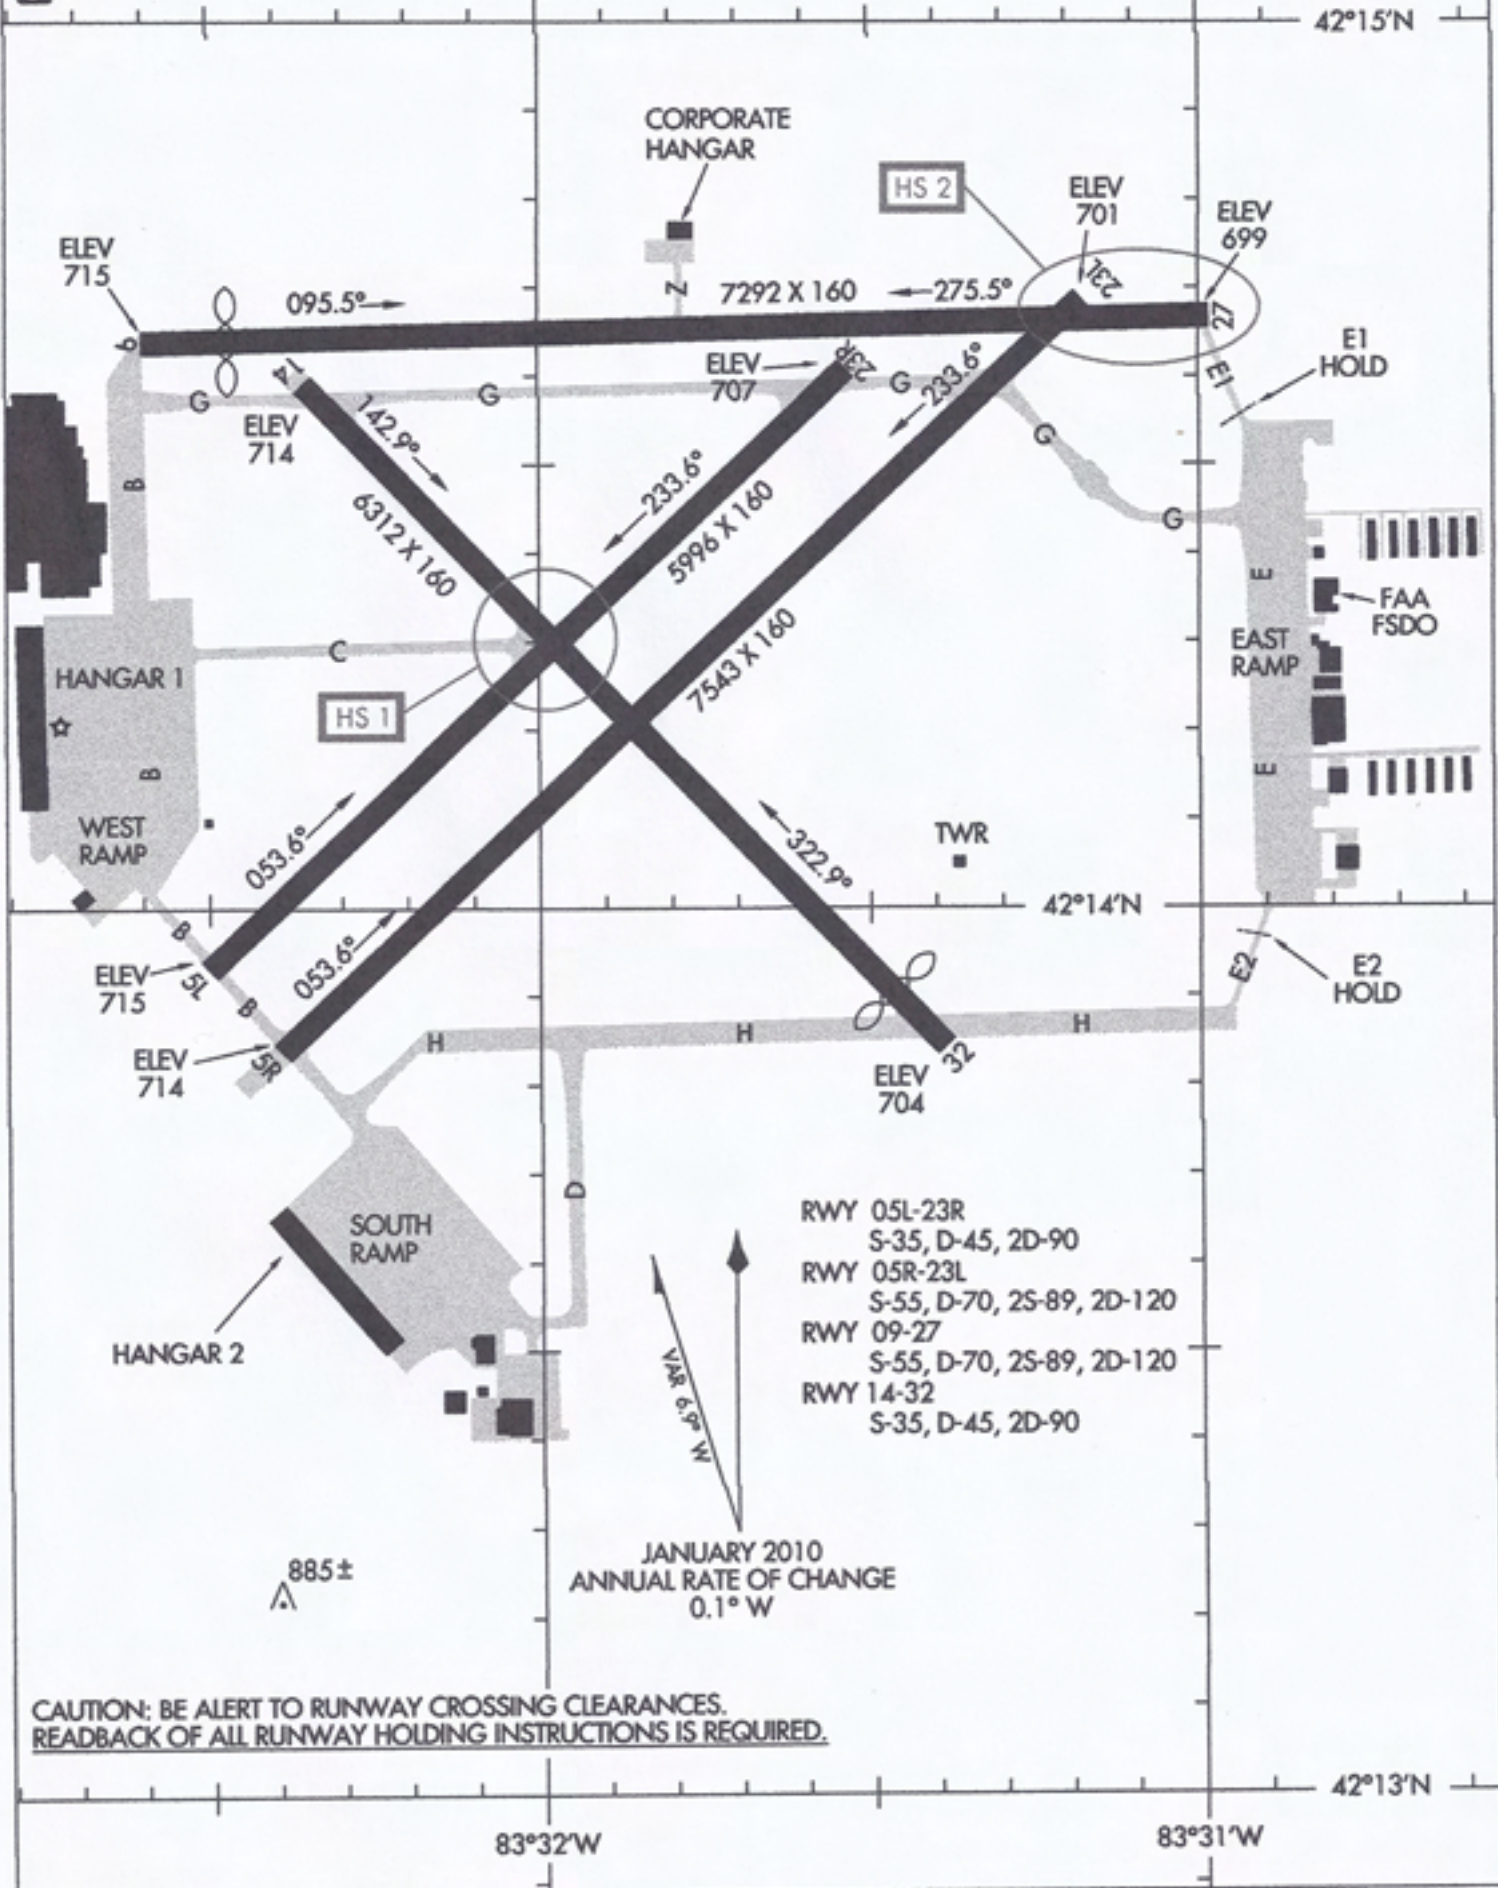

AIRPORT DIAGRAM

AL-467 (FAA)

WILLOW RUN (YIP)
DETROIT, MICHIGAN

ATIS
127.425
WILLOW RUN TOWER
125.275 256.9
GND CON
121.75

FIELD
ELEV
716

EC-1, 03 APR 2014 to 01 MAY 2014

EC-1, 03 APR 2014 to 01 MAY 2014

AIRPORT DIAGRAM

DETROIT, MICHIGAN
WILLOW RUN (YIP)